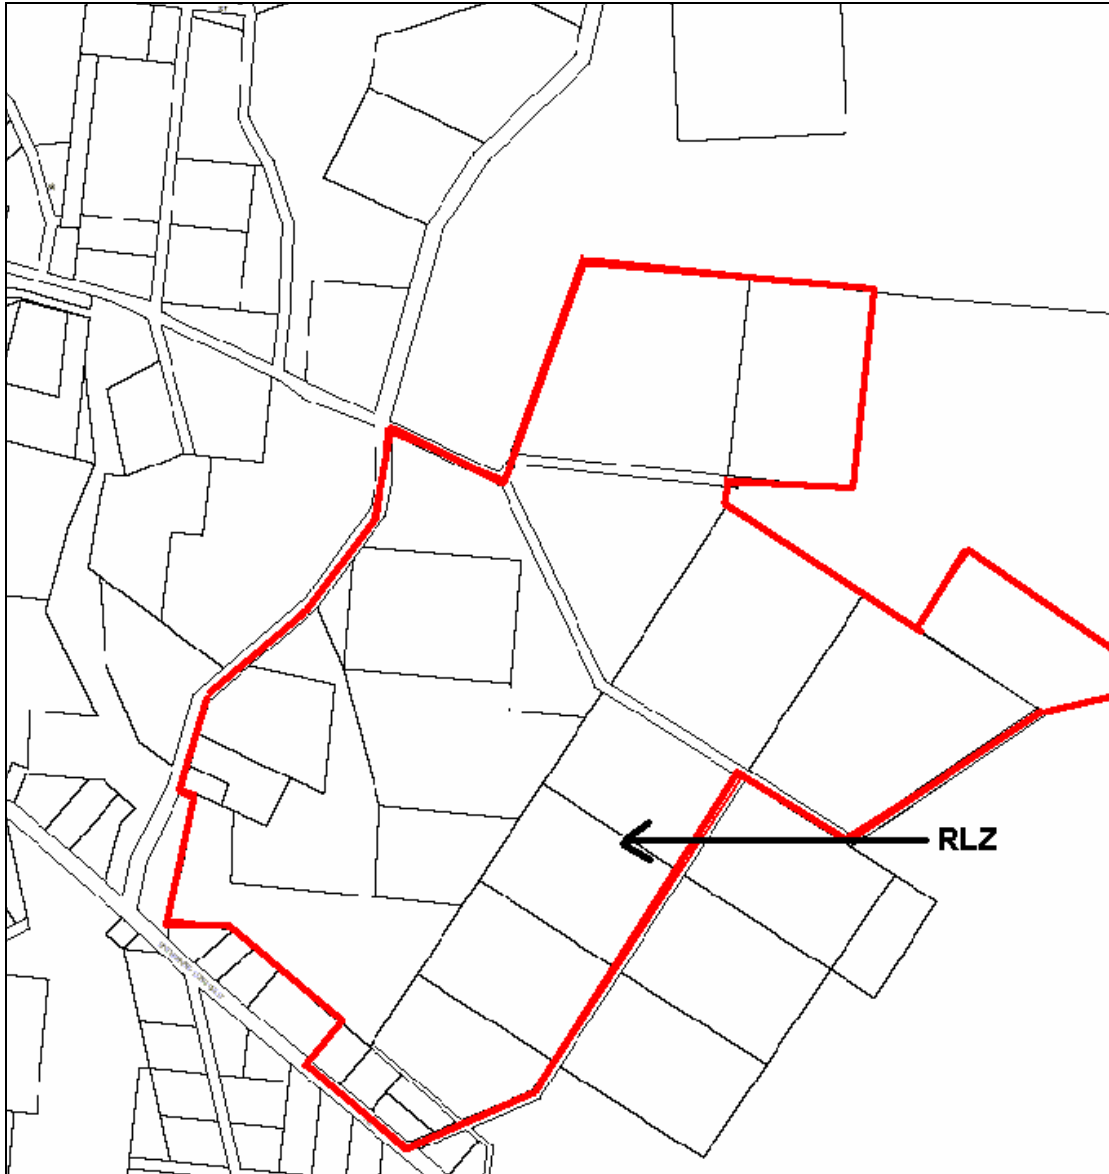

MOUNT ALEXANDER PLANNING SCHEME

AMENDMENT C36

Part Of Mount Alexander Planning Scheme Map 17 – “Sheet 1 of 2”

RLZ Rural Living Zone