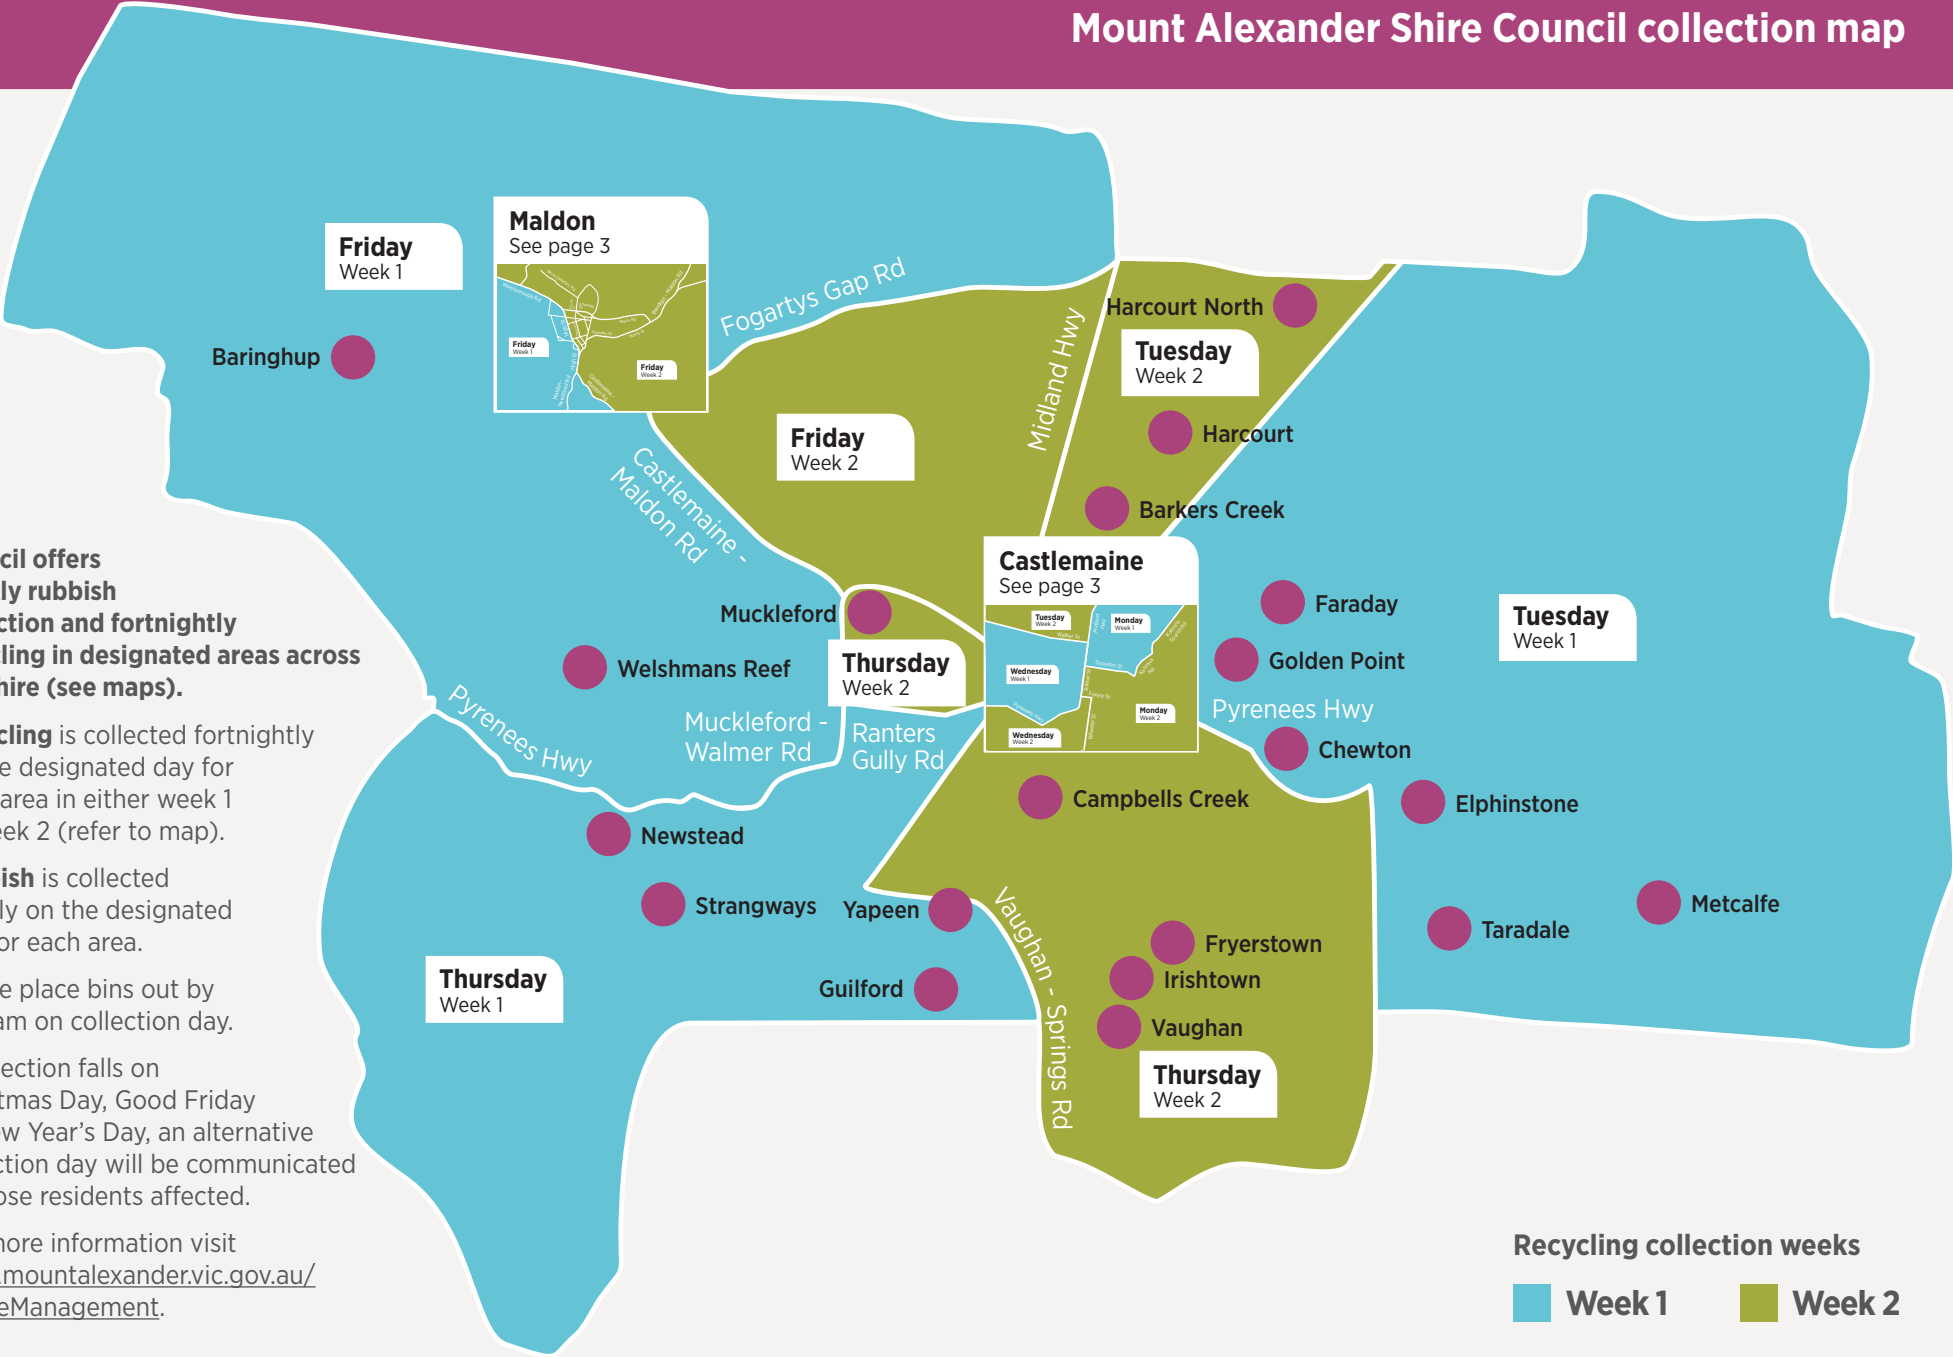

Mount Alexander Shire Council collection map

Council offers weekly rubbish collection and fortnightly recycling in designated areas across the shire (see maps).

Recycling is collected fortnightly on the designated day for each area in either week 1 or week 2 (refer to map).

Rubbish is collected weekly on the designated day for each area.

Please place bins out by 6.00am on collection day.

If collection falls on Christmas Day, Good Friday or New Year's Day, an alternative collection day will be communicated to those residents affected.

For more information visit www.mountalexander.vic.gov.au/WasteManagement.

Recycling collection weeks
■ Week 1   ■ Week 2