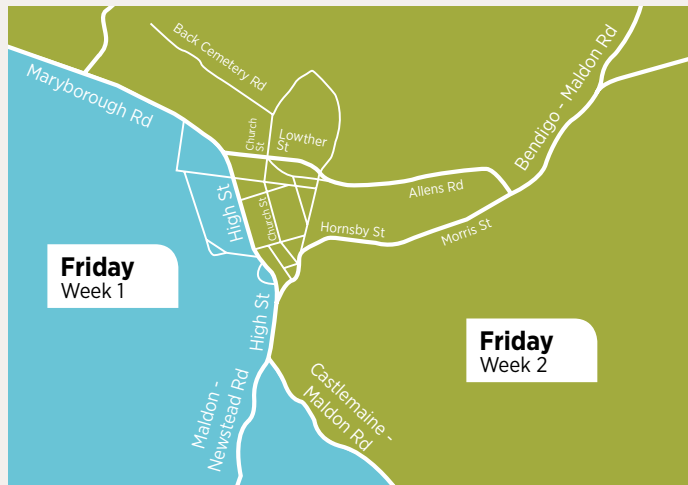

Collection map - Castlemaine and Maldon

If you have an enquiry about your bin collection you can complete an online request form for the following tasks on our website:
www.mountalexander.vic.gov.au/bincollection.

✂ **Change your bin size** ✂ **Report a stolen bin** ✂ **Report a damaged bin**
✂ **Report a missed bin collection** ✂ **Request a new collection service.**

Residents can dispose of unwanted materials at waste facilities in Maldon and Castlemaine. For more information visit:
www.mountalexander.vic.gov.au/WasteManagement.

Maldon township