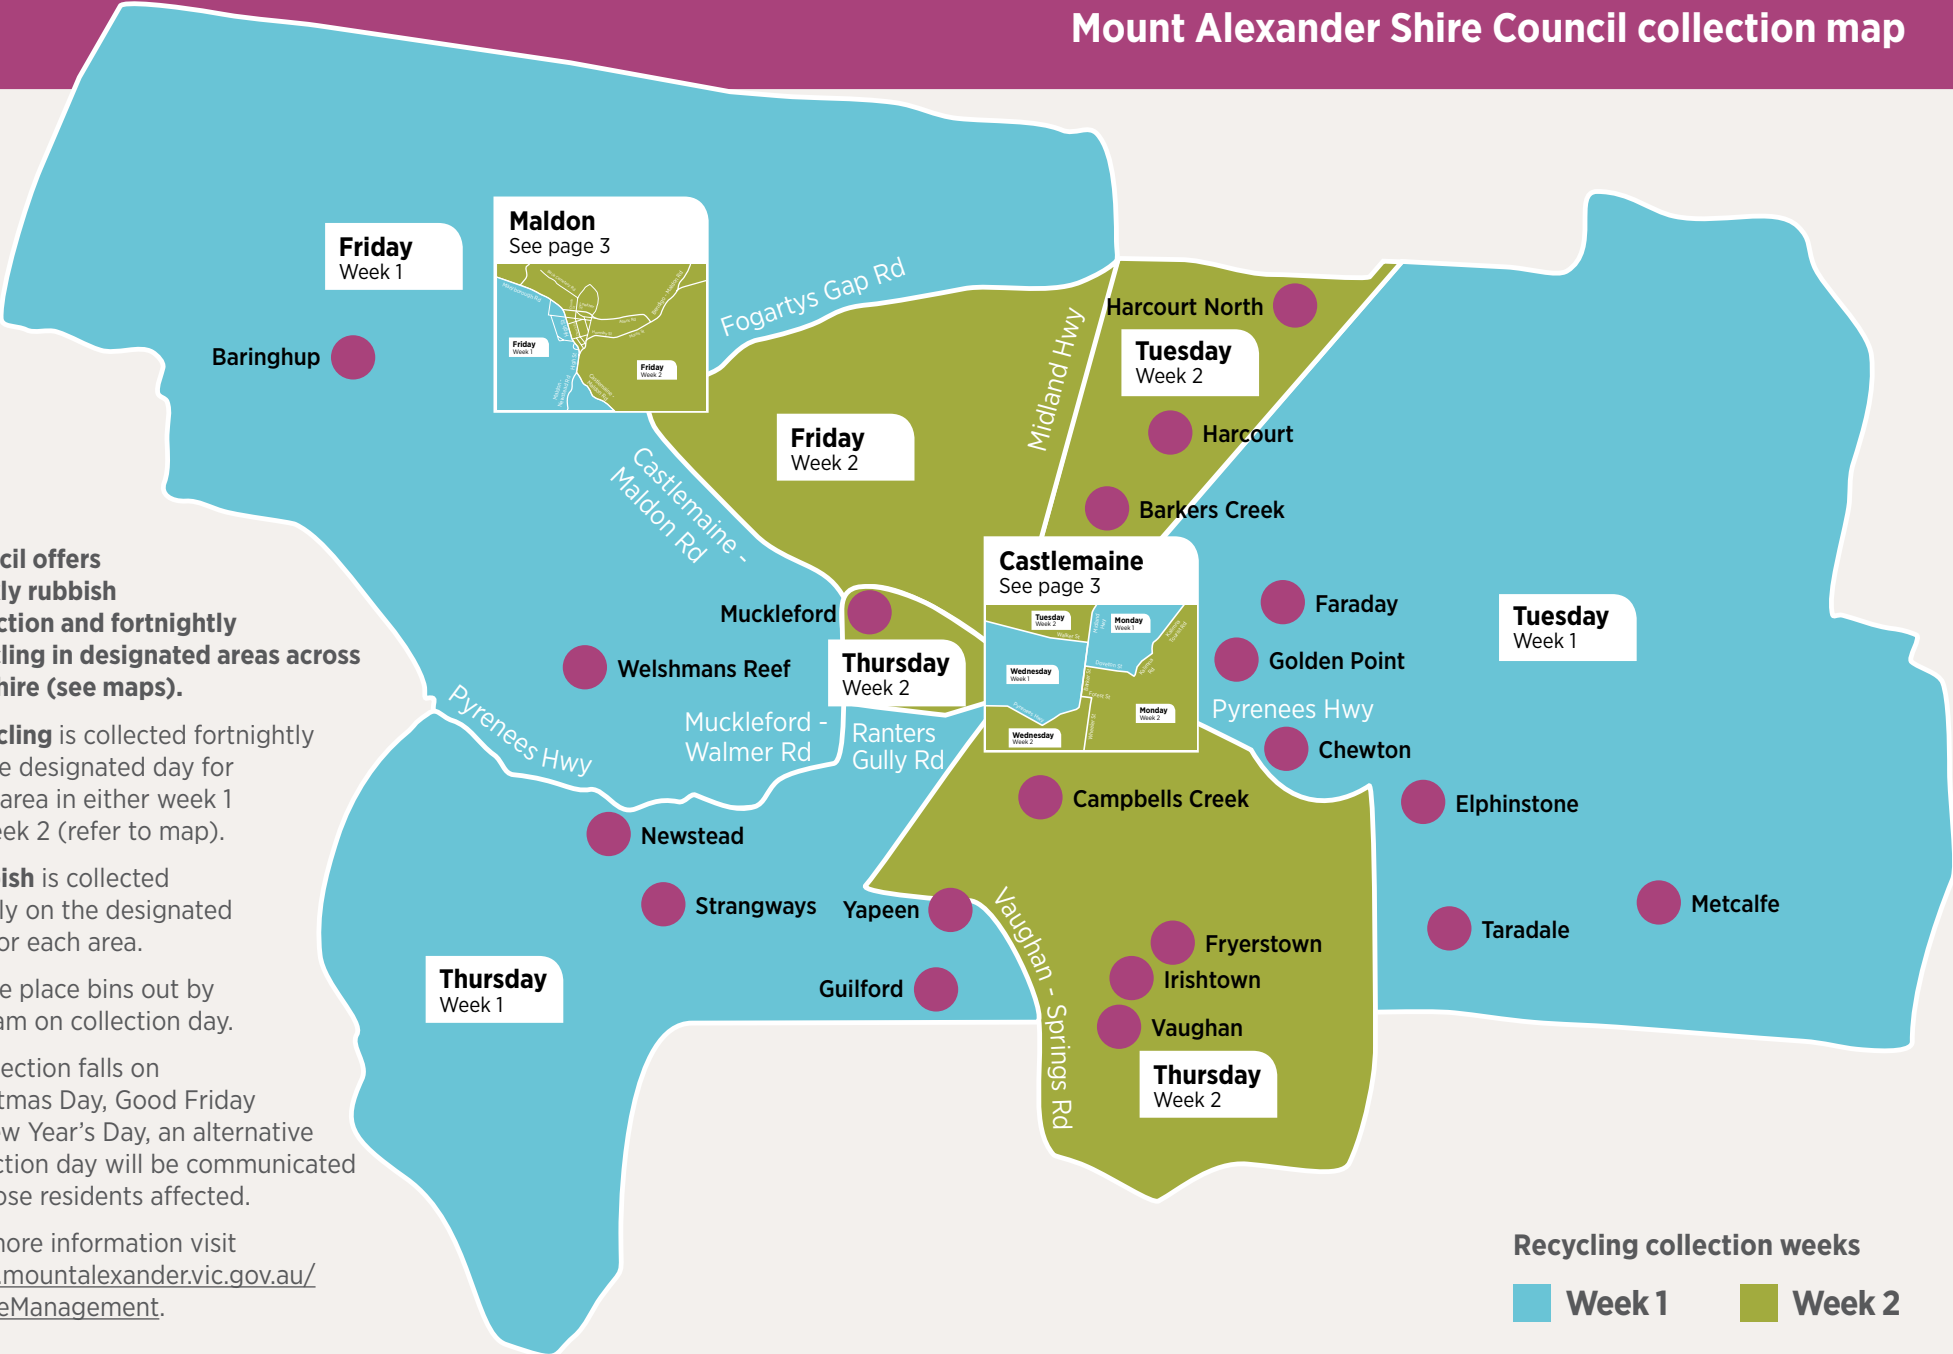

Mount Alexander Shire Council collection map

Council offers weekly rubbish collection and fortnightly recycling in designated areas across the shire (see maps).

Recycling is collected fortnightly on the designated day for each area in either week 1 or week 2 (refer to map).

Rubbish is collected weekly on the designated day for each area.

Please place bins out by 6.00am on collection day.

If collection falls on Christmas Day, Good Friday or New Year's Day, an alternative collection day will be communicated to those residents affected.

For more information visit www.mountalexander.vic.gov.au/WasteManagement.

Recycling collection weeks
■ Week 1   ■ Week 2