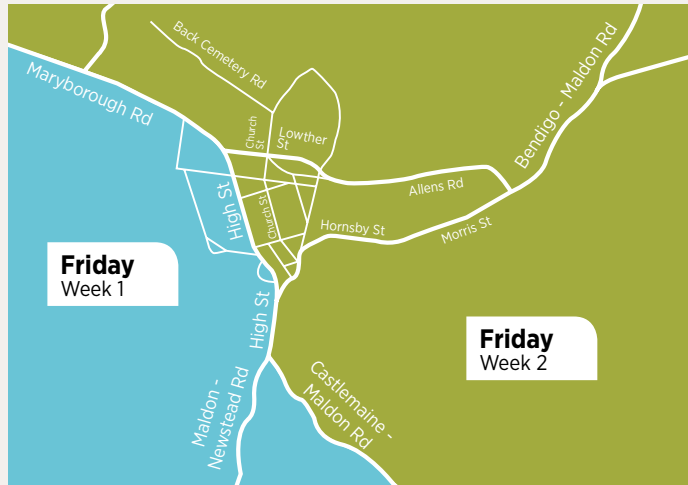

Collection map - Castlemaine and Maldon

If you have an enquiry about your bin collection you can complete an online request form for the following tasks on our website:
www.mountalexander.vic.gov.au/bincollection.

✂ **Change your bin size** ✂ **Report a stolen bin** ✂ **Report a damaged bin**
✂ **Report a missed bin collection** ✂ **Request a new collection service.**

Residents can dispose of unwanted materials at waste facilities in Maldon and Castlemaine. For more information visit:
www.mountalexander.vic.gov.au/WasteManagement.

Maldon township