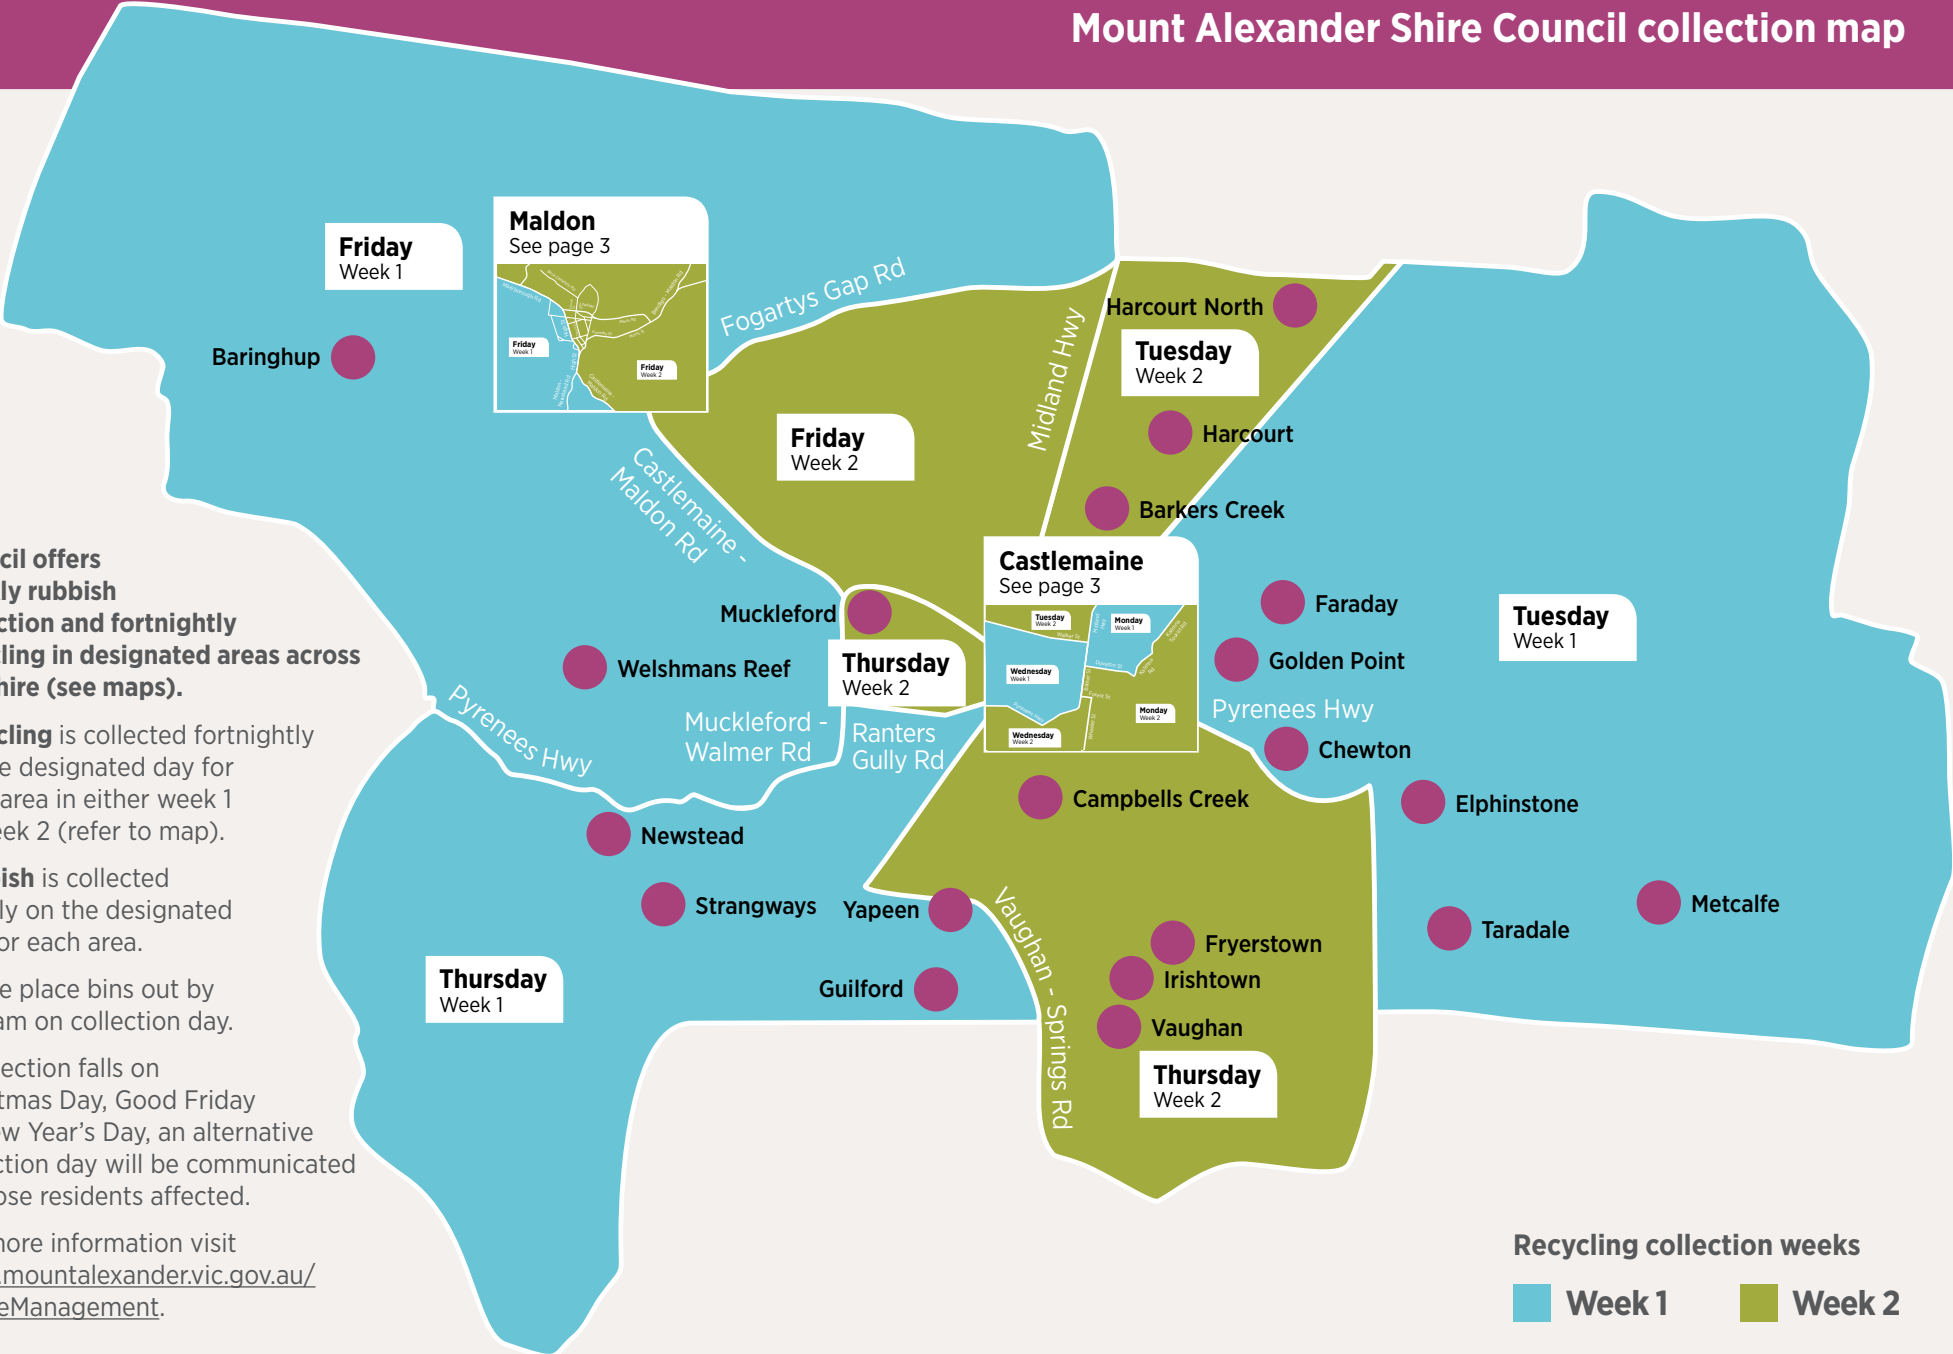

Mount Alexander Shire Council collection map

Council offers weekly rubbish collection and fortnightly recycling in designated areas across the shire (see maps).

Recycling is collected fortnightly on the designated day for each area in either week 1 or week 2 (refer to map).

Rubbish is collected weekly on the designated day for each area.

Please place bins out by 6.00am on collection day.

If collection falls on Christmas Day, Good Friday or New Year's Day, an alternative collection day will be communicated to those residents affected.

For more information visit www.mountalexander.vic.gov.au/WasteManagement.

Recycling collection weeks
■ Week 1   ■ Week 2