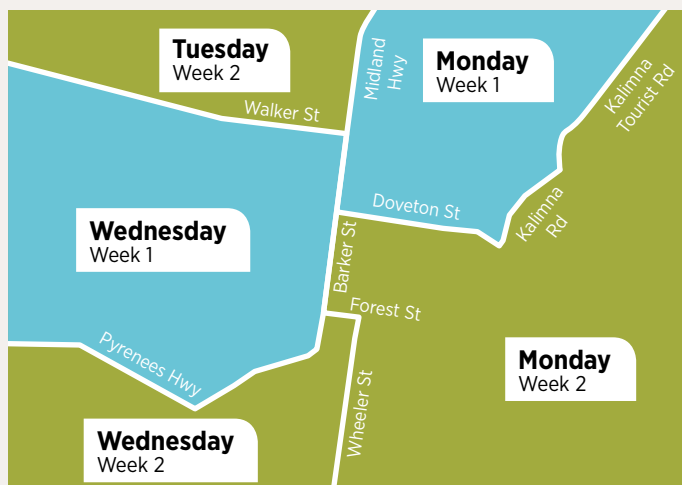

Castlemaine township

For more information phone Council on **5471 1700** or visit our website.