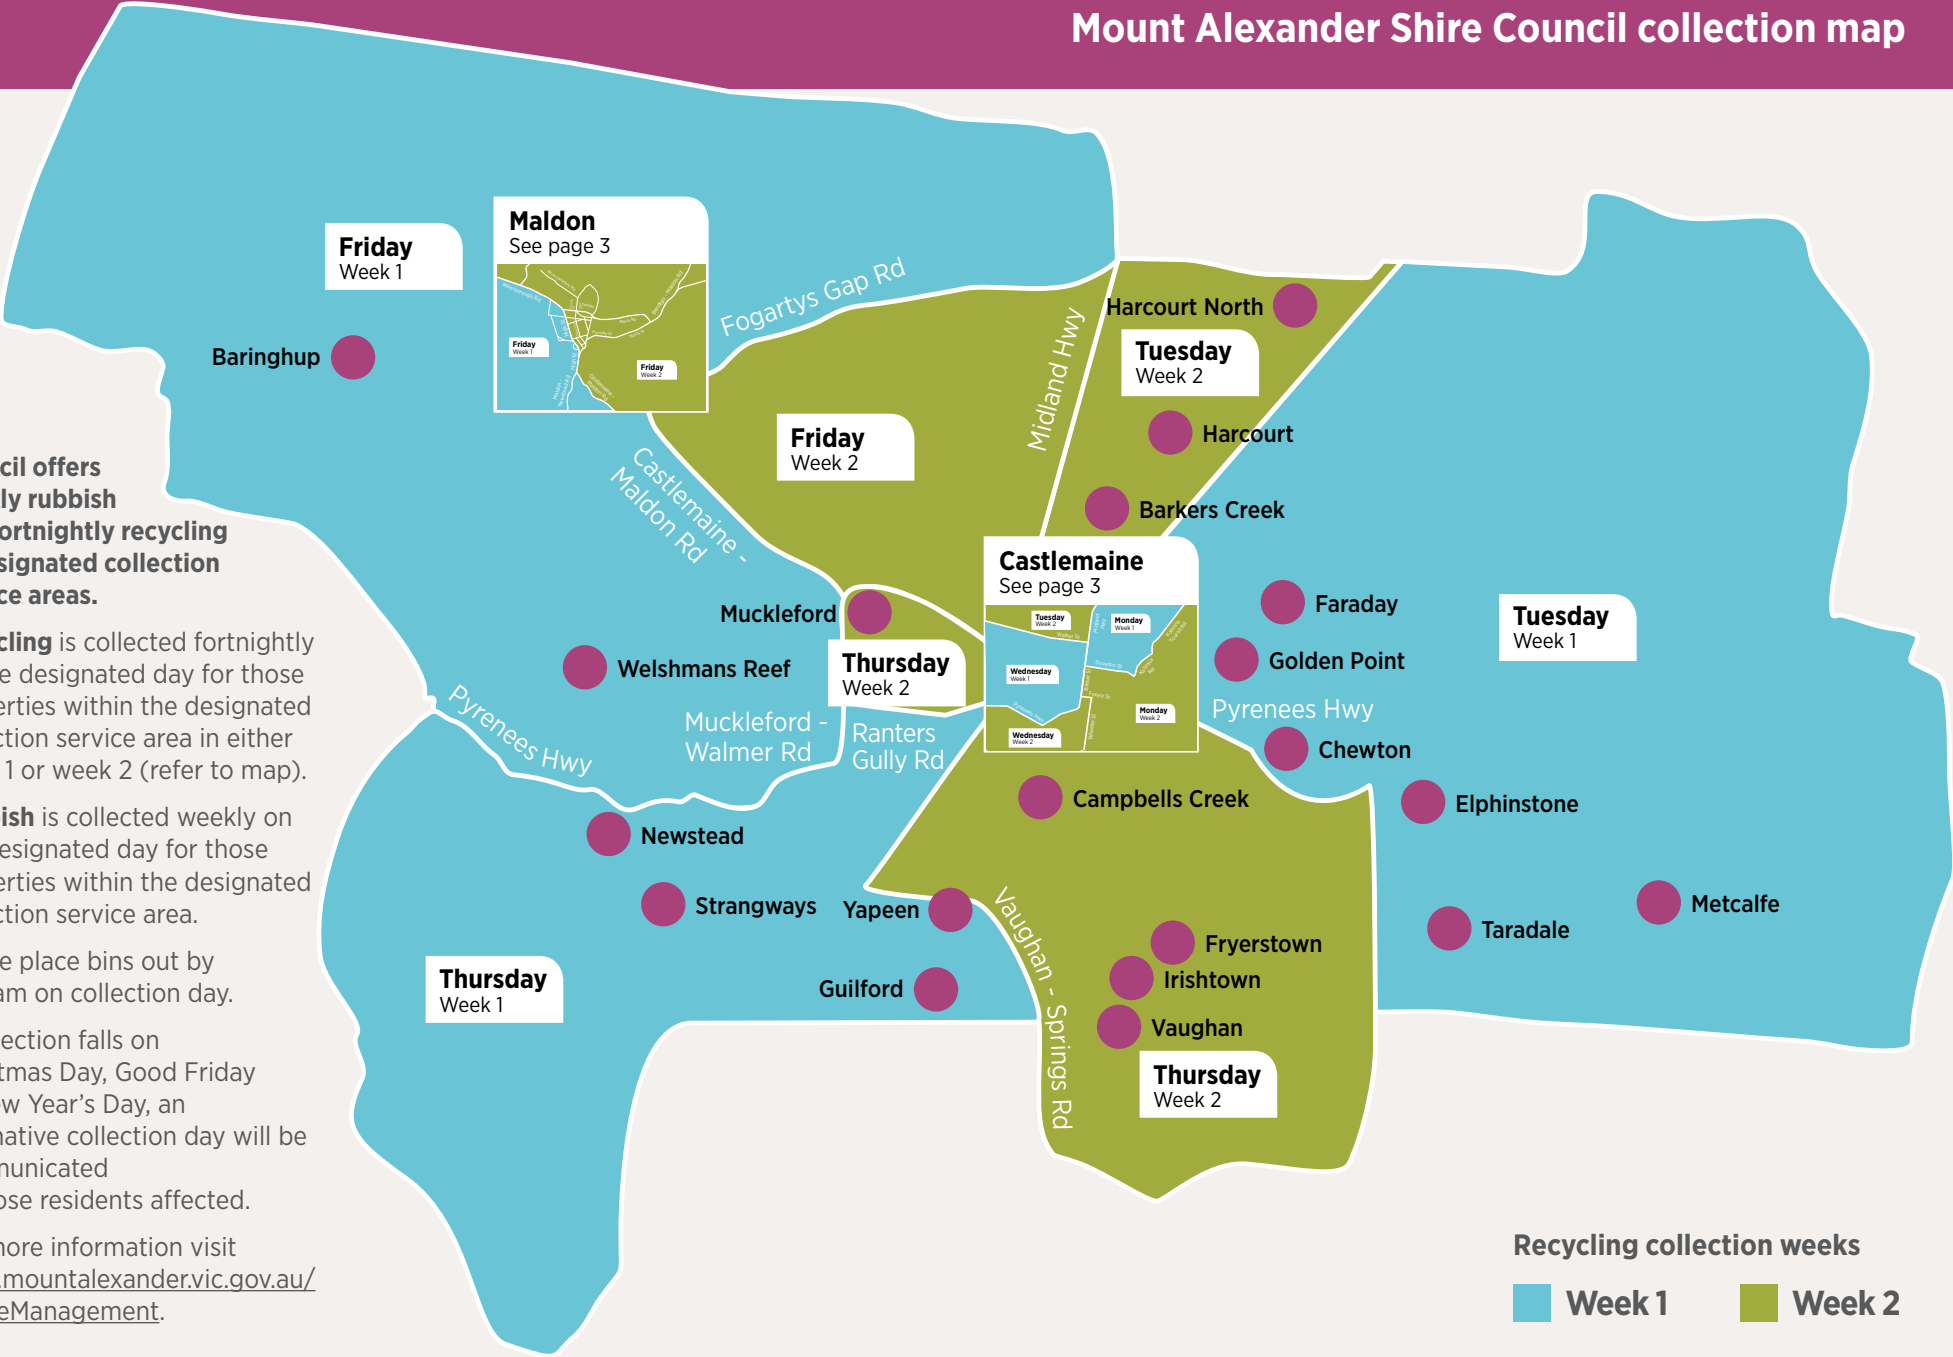

Mount Alexander Shire Council collection map

Council offers weekly rubbish and fortnightly recycling in designated collection service areas.

Recycling is collected fortnightly on the designated day for those properties within the designated collection service area in either week 1 or week 2 (refer to map).

Rubbish is collected weekly on the designated day for those properties within the designated collection service area.

Please place bins out by 6.00am on collection day.

If collection falls on Christmas Day, Good Friday or New Year's Day, an alternative collection day will be communicated to those residents affected.

For more information visit www.mountalexander.vic.gov.au/WasteManagement.

Recycling collection weeks
■ Week 1   ■ Week 2