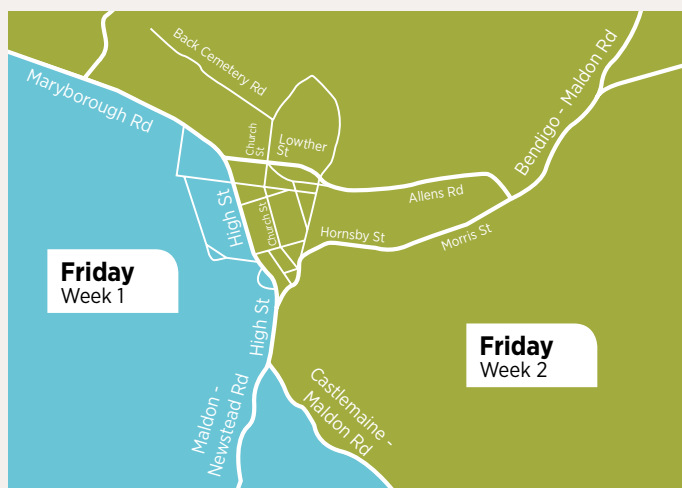

Collection map - Castlemaine and Maldon

If you have an enquiry about your bin collection you can lodge a service request for the following services via our website: Just click on the relevant link below. www.mountalexander.vic.gov.au/bincollection.

Change your bin size **Report a lost or stolen bin** **Report a damaged bin**
 Report a missed bin collection **Request a new collection service.**

Residents can dispose of unwanted materials at waste facilities in Maldon and Castlemaine. For more information visit: www.mountalexander.vic.gov.au/Page/Page.aspx?Page_Id=257.

Maldon township