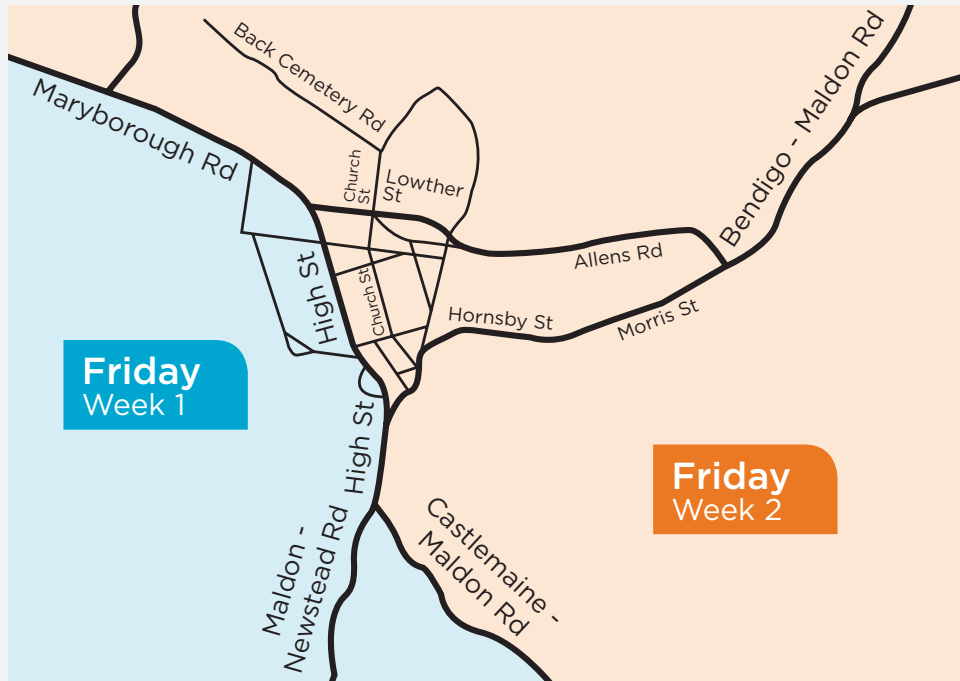

Collection map - Castlemaine and Maldon

If you have an enquiry about your bin collection you can lodge a service request for the following services via our website: Just click on the relevant link below. www.mountalexander.vic.gov.au/bincollection.

- [Change your bin size](#)
- [Report a lost or stolen bin](#)
- [Report a damaged bin](#)
- [Report a missed bin collection](#)
- [Request a new collection service.](#)

Residents can dispose of unwanted materials at waste facilities in Maldon and Castlemaine. For more information visit: www.mountalexander.vic.gov.au/Page/Page.aspx?Page_Id=257.

For more information phone Council on 5471 1700 or visit our website.

Maldon township