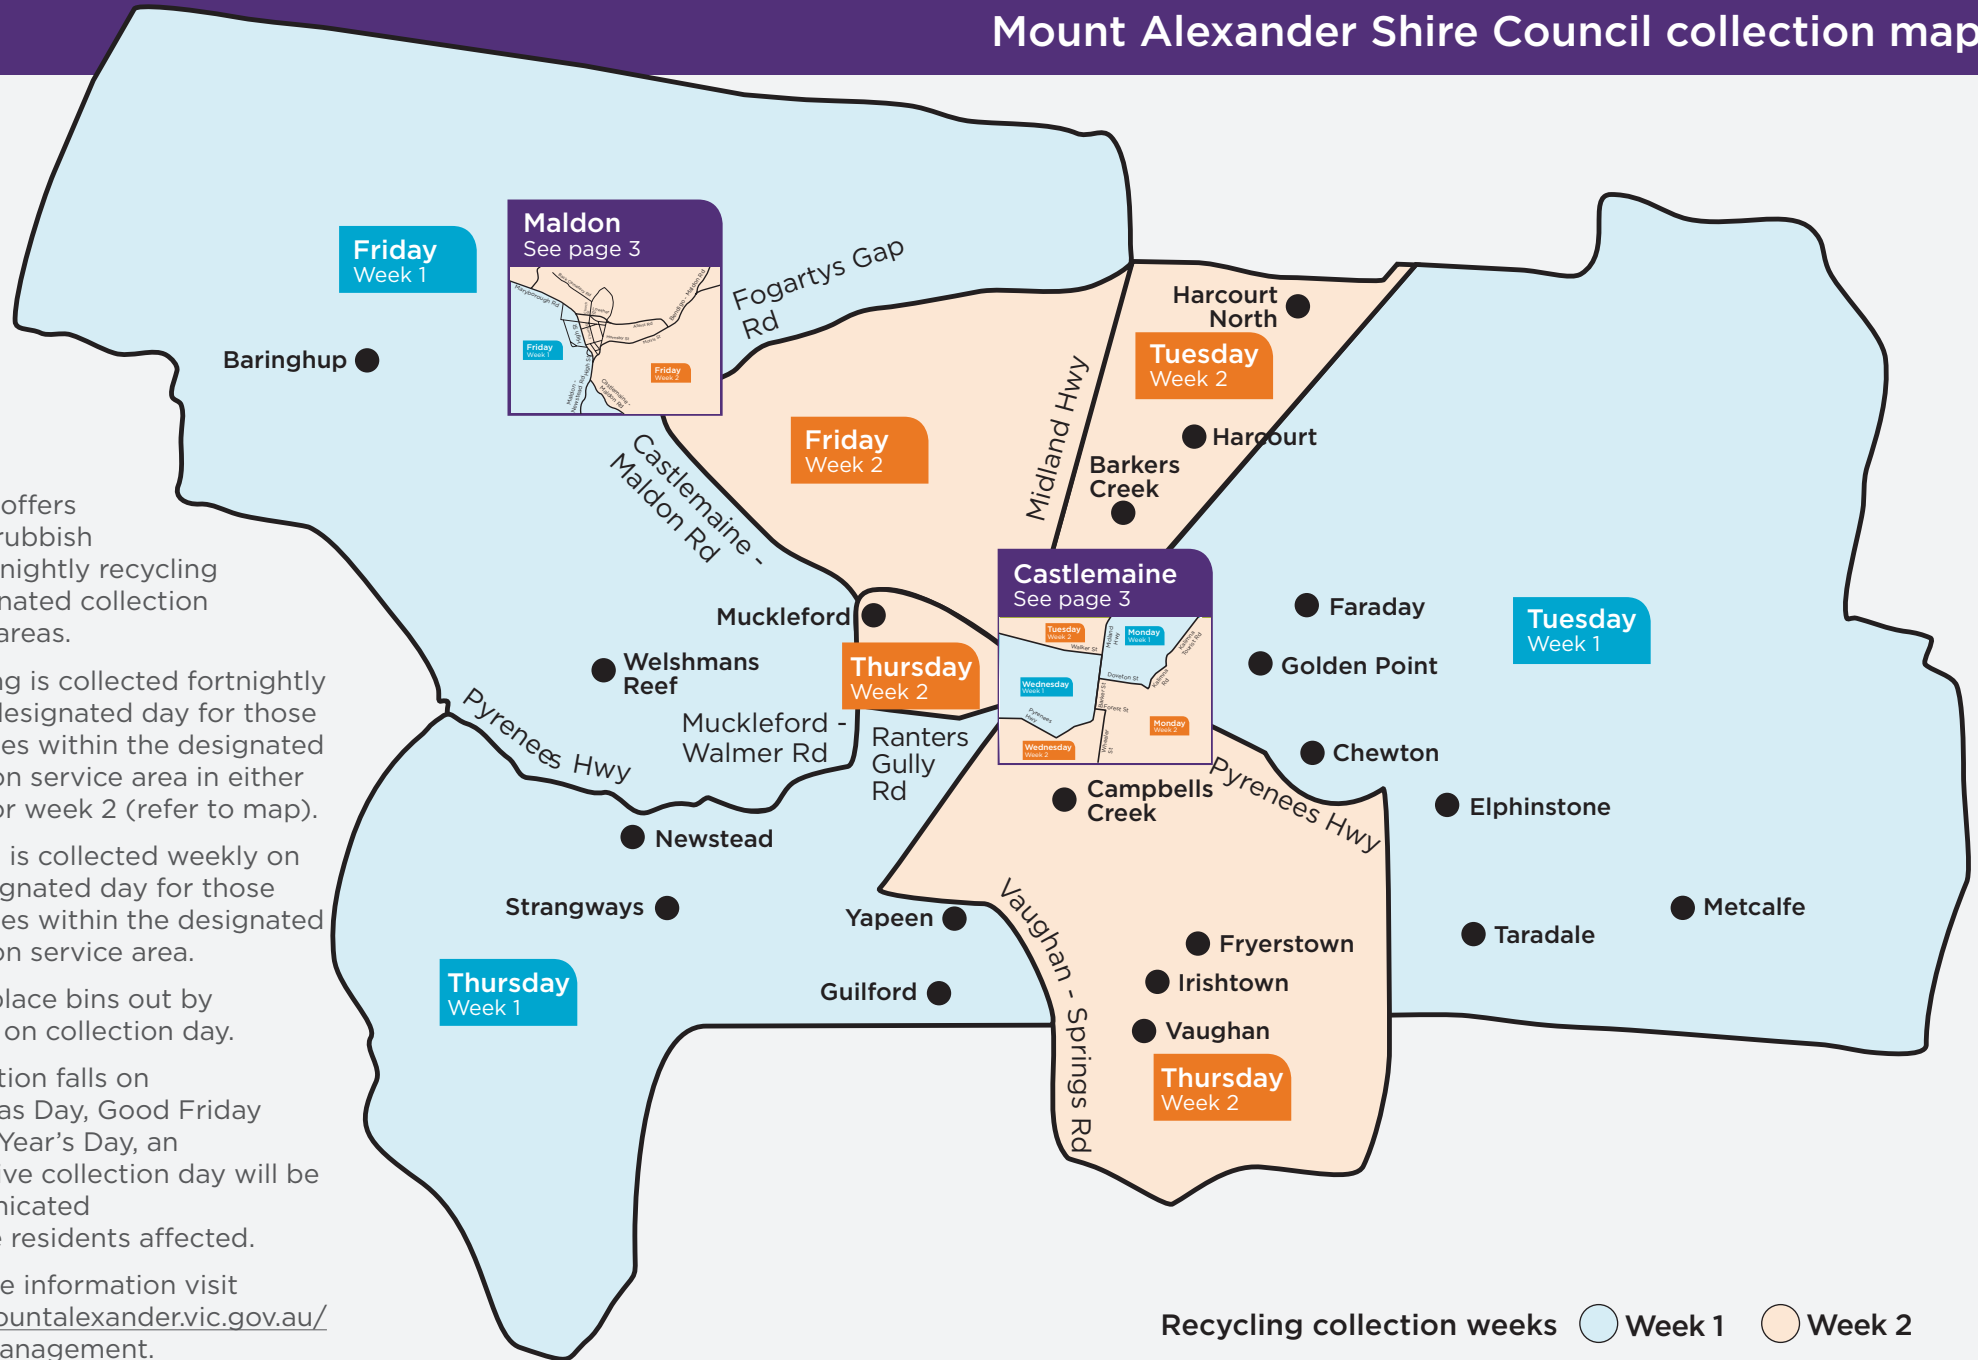

December 2023

M	T	W	T	F	S	S
				1	2	3
4	5	6	7	8	9	10
11	12	13	14	15	16	17
18	19	20	21	22	23	24
25	26	27	28	29	30	31

January 2024

M	T	W	T	F	S	S
1	2	3	4	5	6	7
8	9	10	11	12	13	14
15	16	17	18	19	20	21
22	23	24	25	26	27	28
29	30	31				

February 2024

M	T	W	T	F	S	S
			1	2	3	4
5	6	7	8	9	10	11
12	13	14	15	16	17	18
19	20	21	22	23	24	25
26	27	28	29			

Mount Alexander Shire Council collection map

Council offers weekly rubbish and fortnightly recycling in designated collection service areas.

Recycling is collected fortnightly on the designated day for those properties within the designated collection service area in either week 1 or week 2 (refer to map).

Rubbish is collected weekly on the designated day for those properties within the designated collection service area.