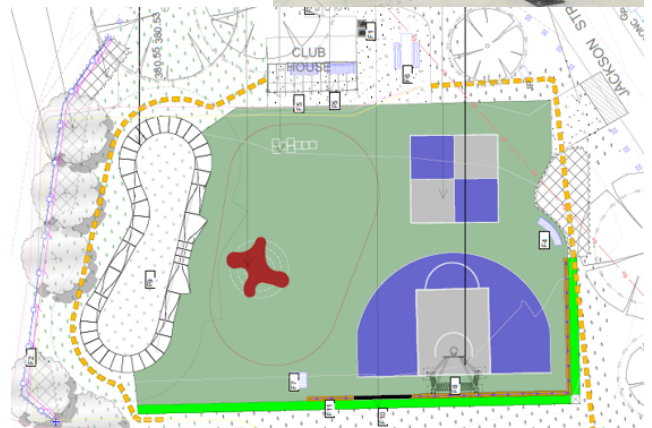

Working together for a healthy, connected shire

(03) 5471 1700
info@mountalexander.vic.gov.au
mountalexander.vic.gov.au

Cnr Lyttleton and Lloyd Sts
P.O. Box 185 Castlemaine VIC 3450
Jaara Country