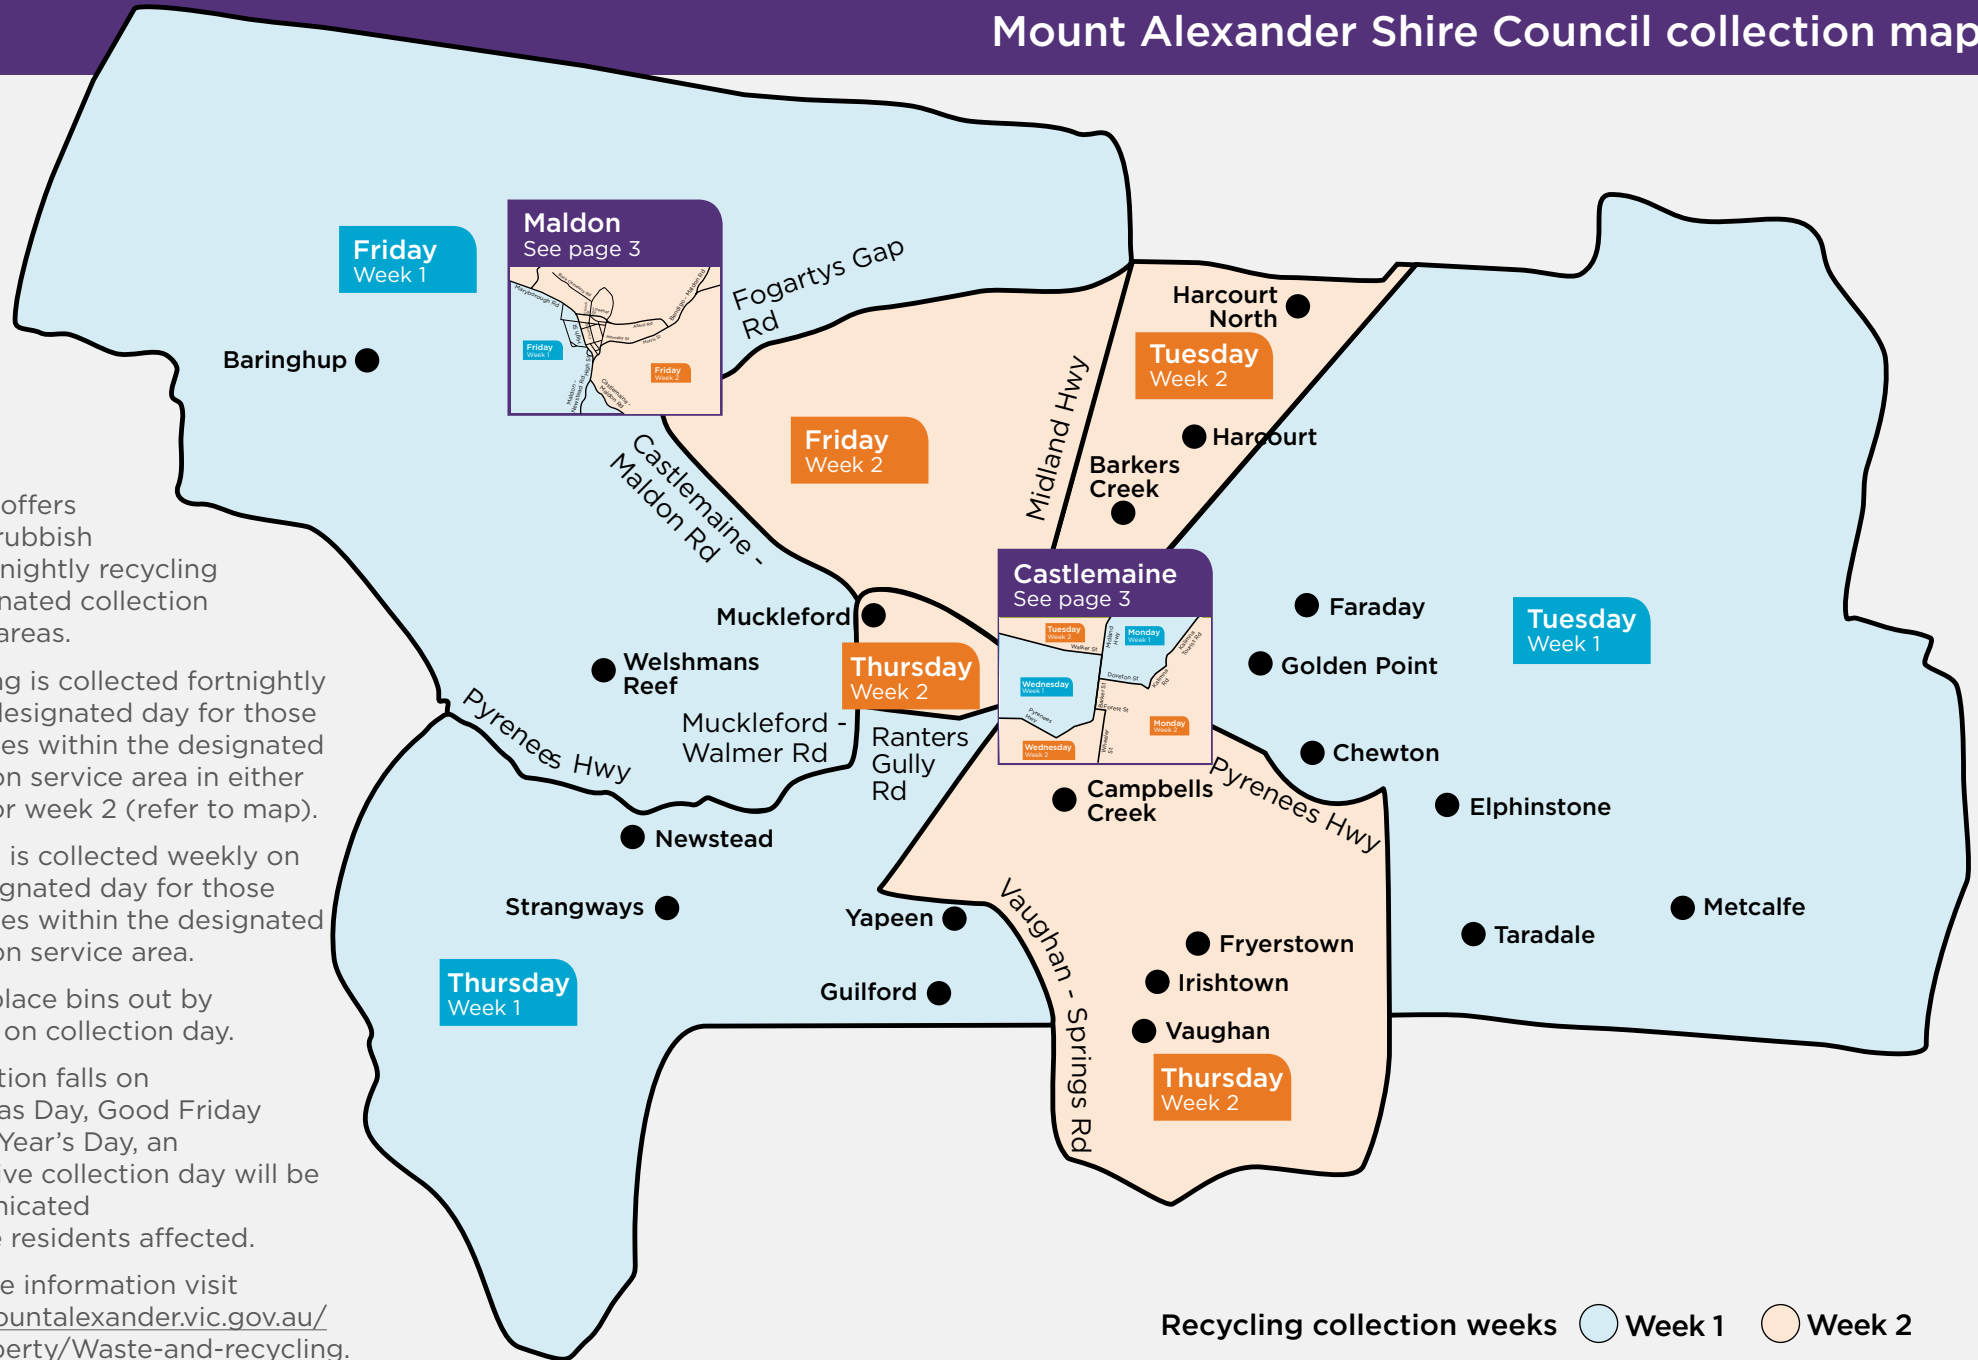

September 2024

M	T	W	T	F	S	S
						1
2	3	4	5	6	7	8
9	10	11	12	13	14	15
16	17	18	19	20	21	22
23	24	25	26	27	28	29
30						

October 2024

M	T	W	T	F	S	S
		1	2	3	4	5
6	7	8	9	10	11	12
13	14	15	16	17	18	19
20	21	22	23	24	25	26
27	28	29	30	31		

November 2024

M	T	W	T	F	S	S
					1	2
						3
4	5	6	7	8	9	10
11	12	13	14	15	16	17
18	19	20	21	22	23	24
25	26	27	28	29	30	

December 2024

M	T	W	T	F	S	S
						1
2	3	4	5	6	7	8
9	10	11	12	13	14	15
16	17	18	19	20	21	22
23	24	25	26	27	28	29
30	31					

January 2025

M	T	W	T	F	S	S
			1	2	3	4
5	6	7	8	9	10	11
12	13	14	15	16	17	18
19	20	21	22	23	24	25
26	27	28	29	30	31	

February 2025

M	T	W	T	F	S	S
					1	2
						3
4	5	6	7	8	9	10
11	12	13	14	15	16	17
18	19	20	21	22	23	24
25	26	27	28	29	30	31

# Mount Alexander Shire Council collection map

Council offers weekly rubbish and fortnightly recycling in designated collection service areas.

Recycling is collected fortnightly on the designated day for those properties within the designated collection service area in either week 1 or week 2 (refer to map).