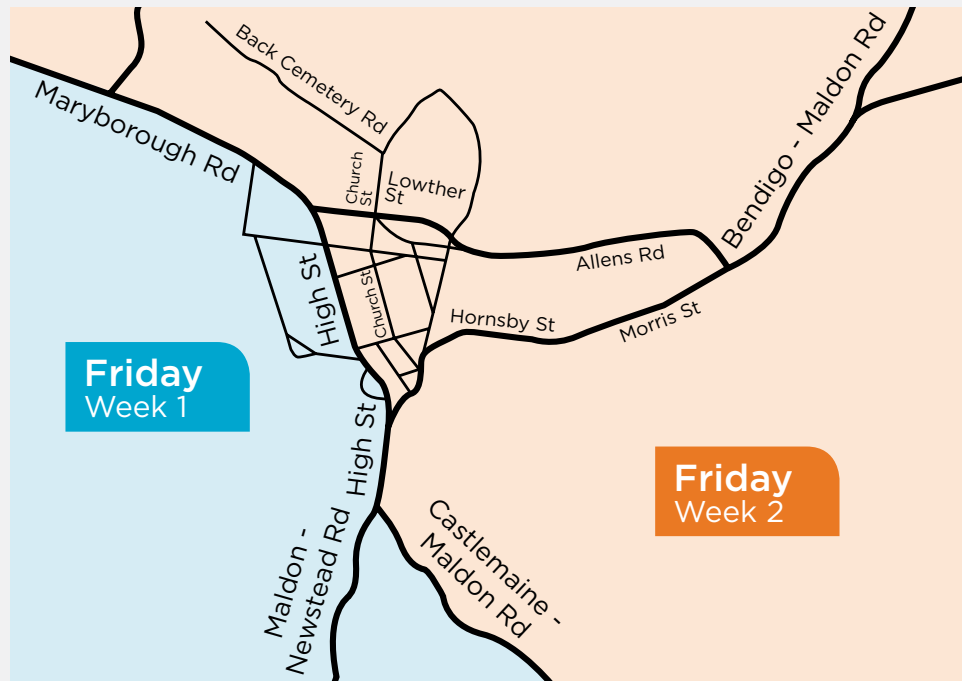

Collection map - Castlemaine and Maldon

If you have an enquiry about your bin collection you can lodge a service request for the following services via our website: Just click on the relevant link below. www.mountalexander.vic.gov.au/My-Property/Waste-and-recycling/Find-your-bin-collection-day.

- [Change your bin size](#)
- [Report a lost or stolen bin](#)
- [Report a damaged bin](#)
- [Report a missed bin collection](#)
- [Request a new collection service.](#)

Maldon township